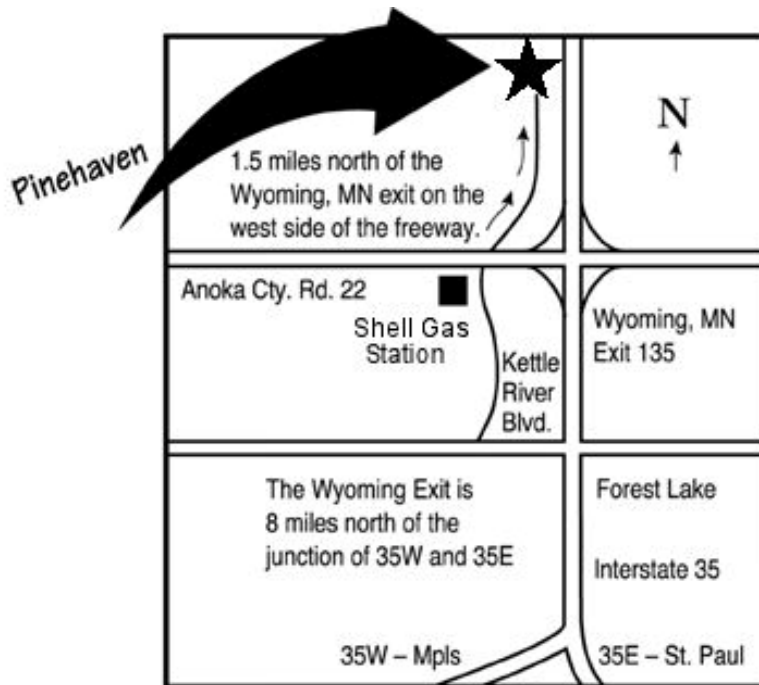

28186 Kettle River Blvd. • Wyoming, MN 55092 • P: 651.462.1704
Just 30 minutes north of St. Paul or Minneapolis and worth the drive!